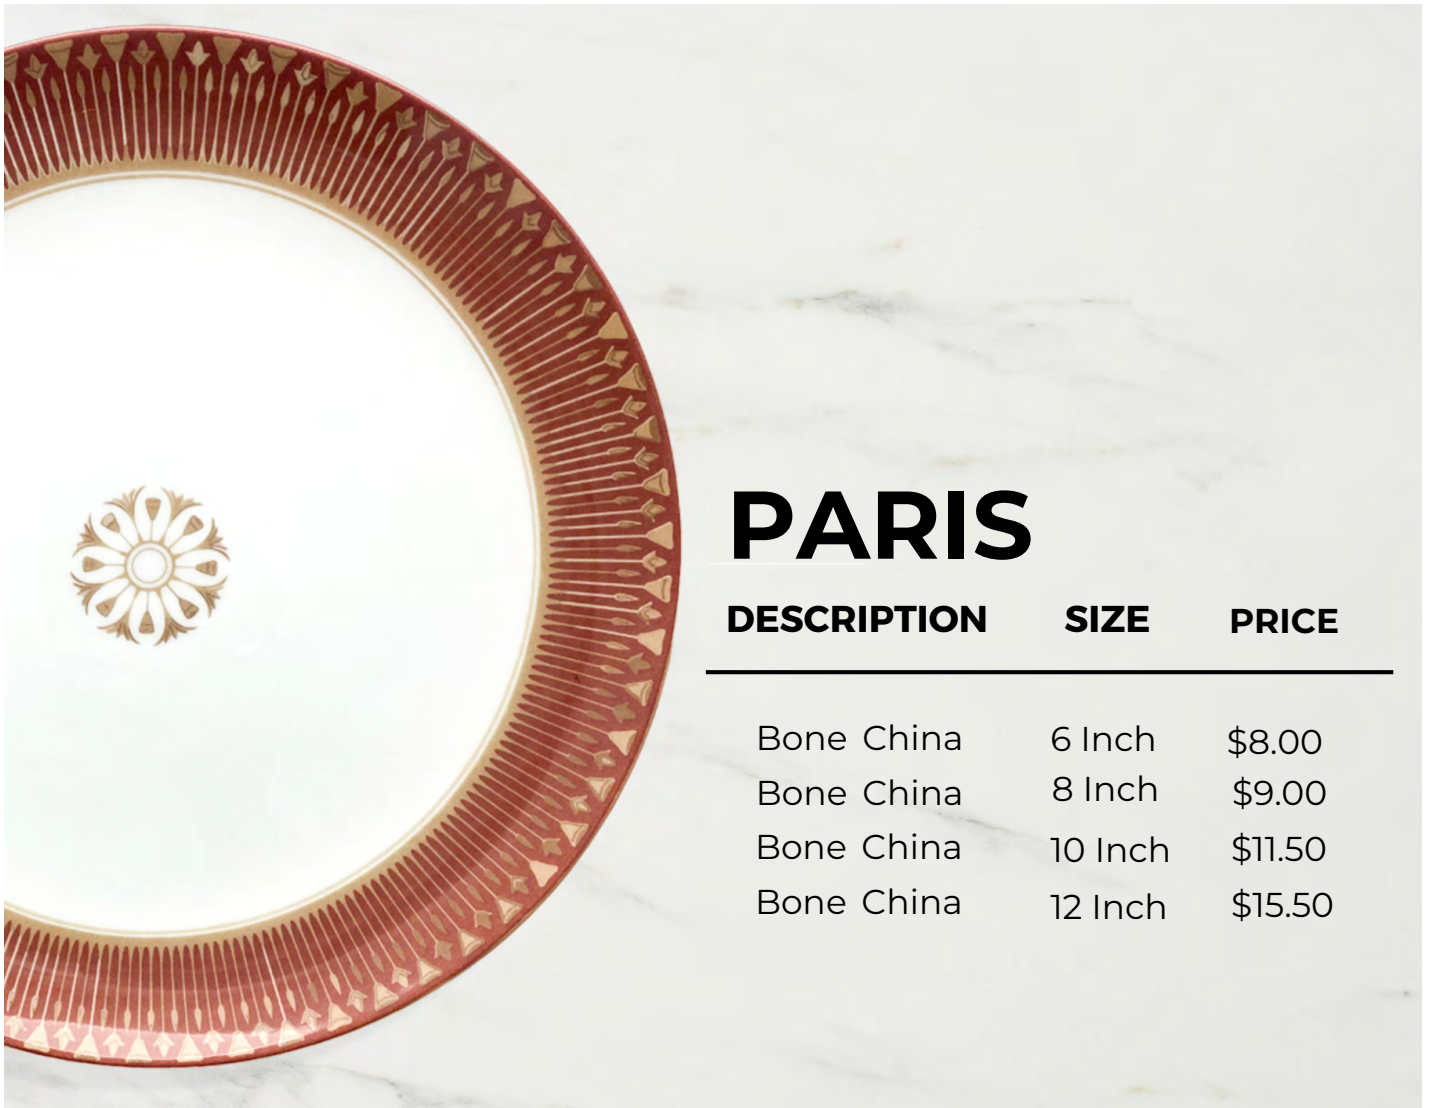

PARIS

DESCRIPTION	SIZE	PRICE
Bone China	6 Inch	$8.00
Bone China	8 Inch	$9.00
Bone China	10 Inch	$11.50
Bone China	12 Inch	$15.50