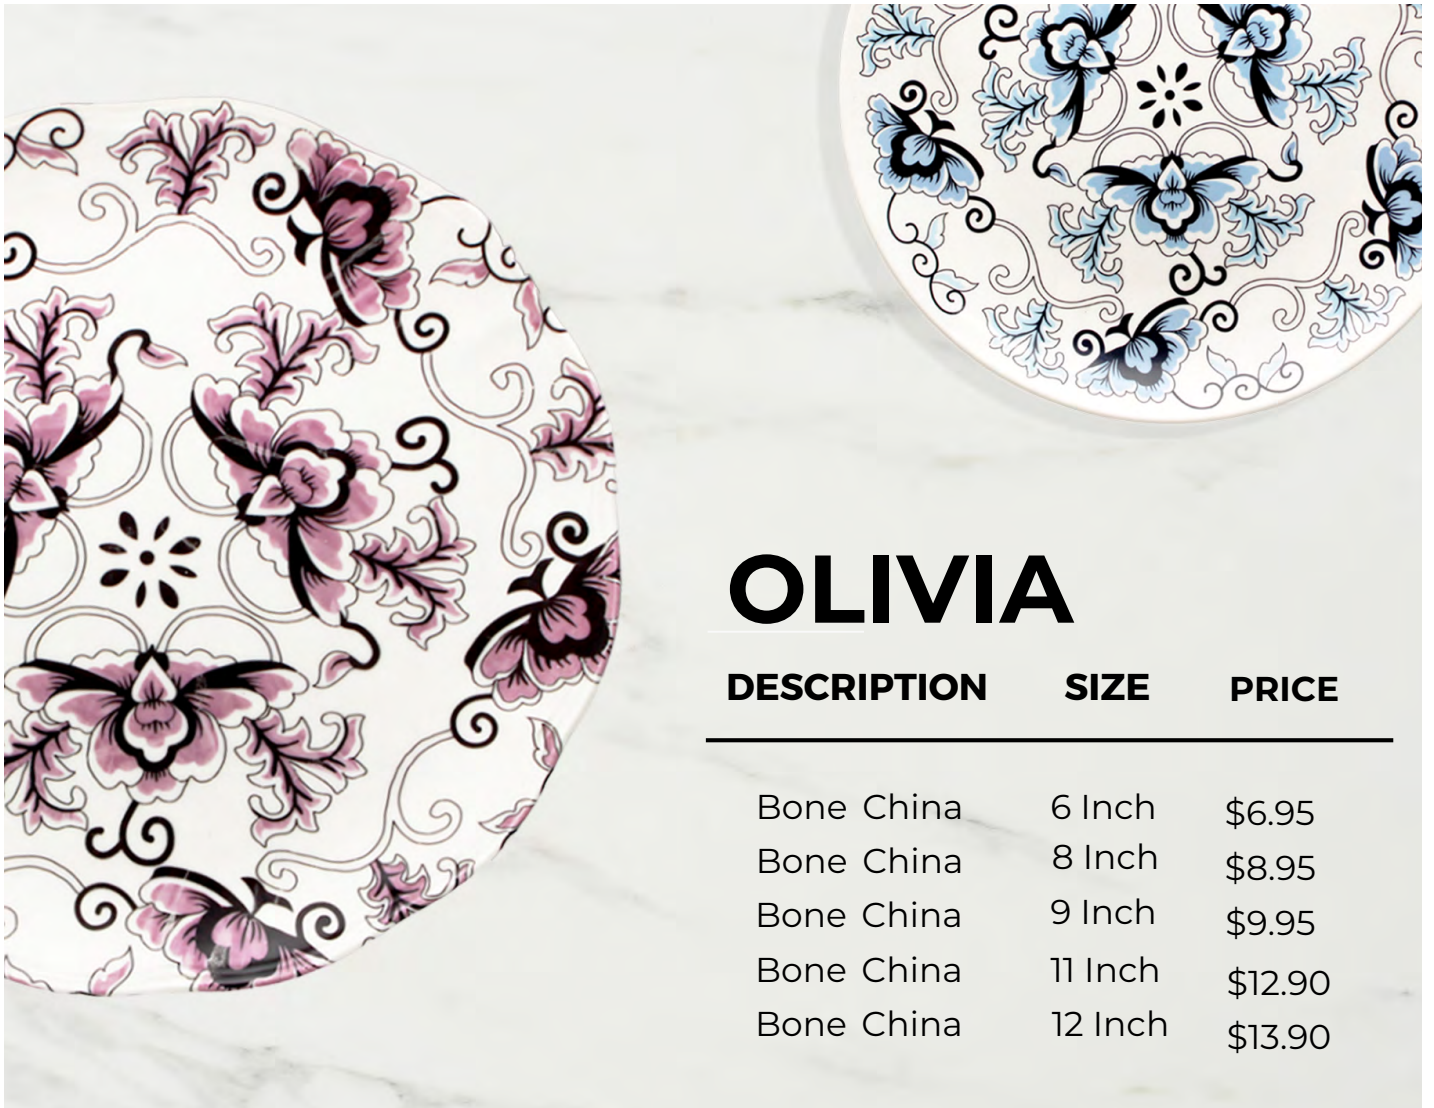

# OLIVIA

DESCRIPTION	SIZE	PRICE
Bone China	6 Inch	\$6.95
Bone China	8 Inch	\$8.95
Bone China	9 Inch	\$9.95
Bone China	11 Inch	\$12.90
Bone China	12 Inch	\$13.90

Olivia Blue

Olivia Magenta

Proudly made in Orlando