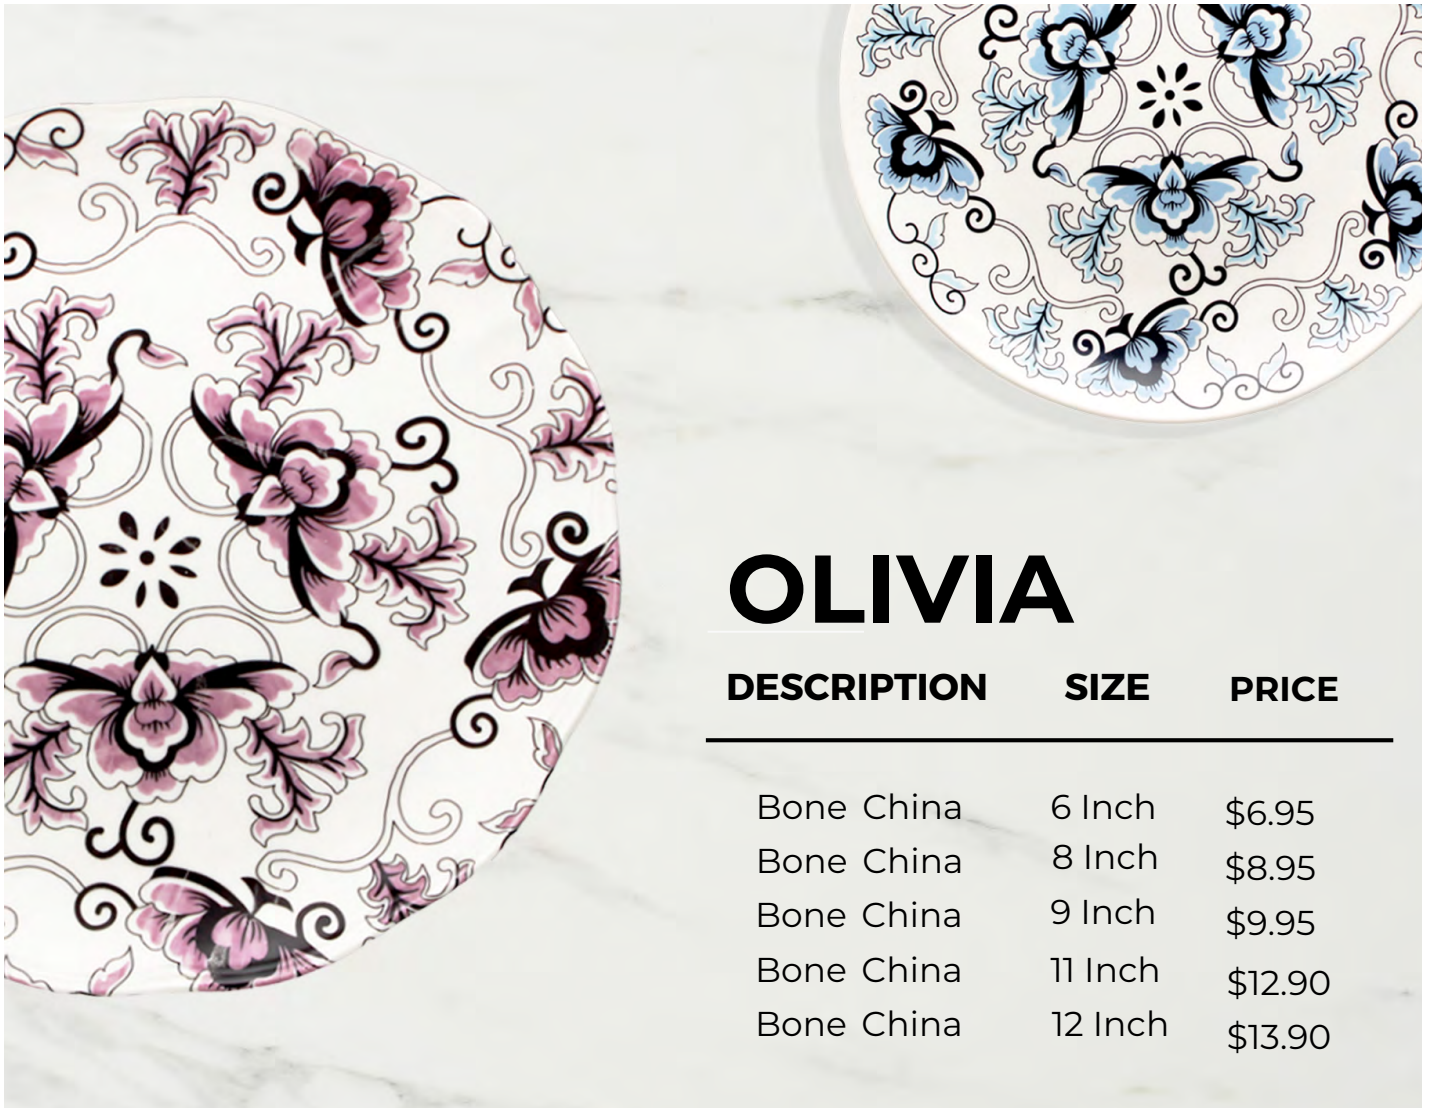

Frenchi Brown

Frenchie Green

Frenchie Yellow

Frenchie Blue

Proudly made in Orlando

www.designone.com || 407-759-4000

OLIVIA

DESCRIPTION	SIZE	PRICE
Bone China	6 Inch	\$6.95
Bone China	8 Inch	\$8.95
Bone China	9 Inch	\$9.95
Bone China	11 Inch	\$12.90
Bone China	12 Inch	\$13.90